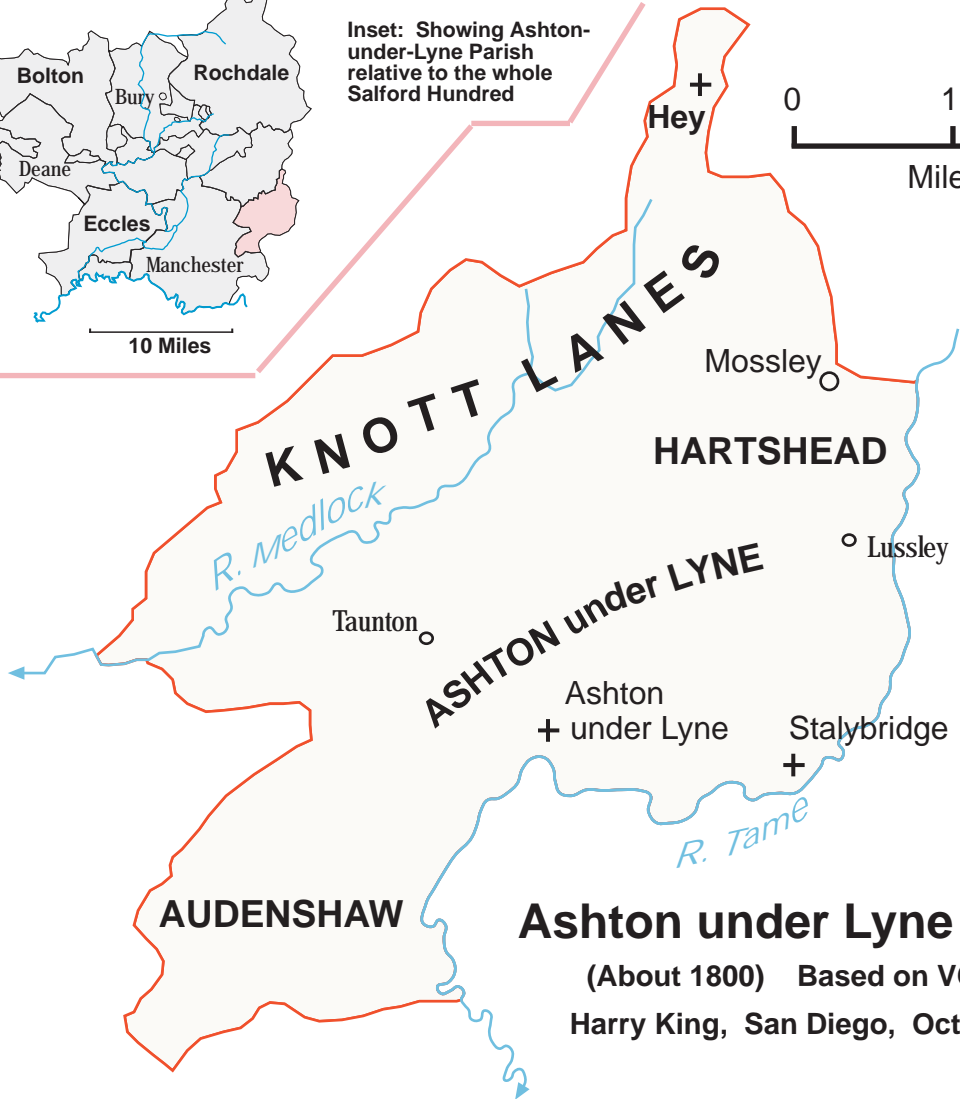

Inset: Showing Ashton-under-Lyne Parish relative to the whole Salford Hundred

## Ashton under Lyne Parish

(About 1800) Based on VCH Map

Harry King, San Diego, Oct 18, 2014