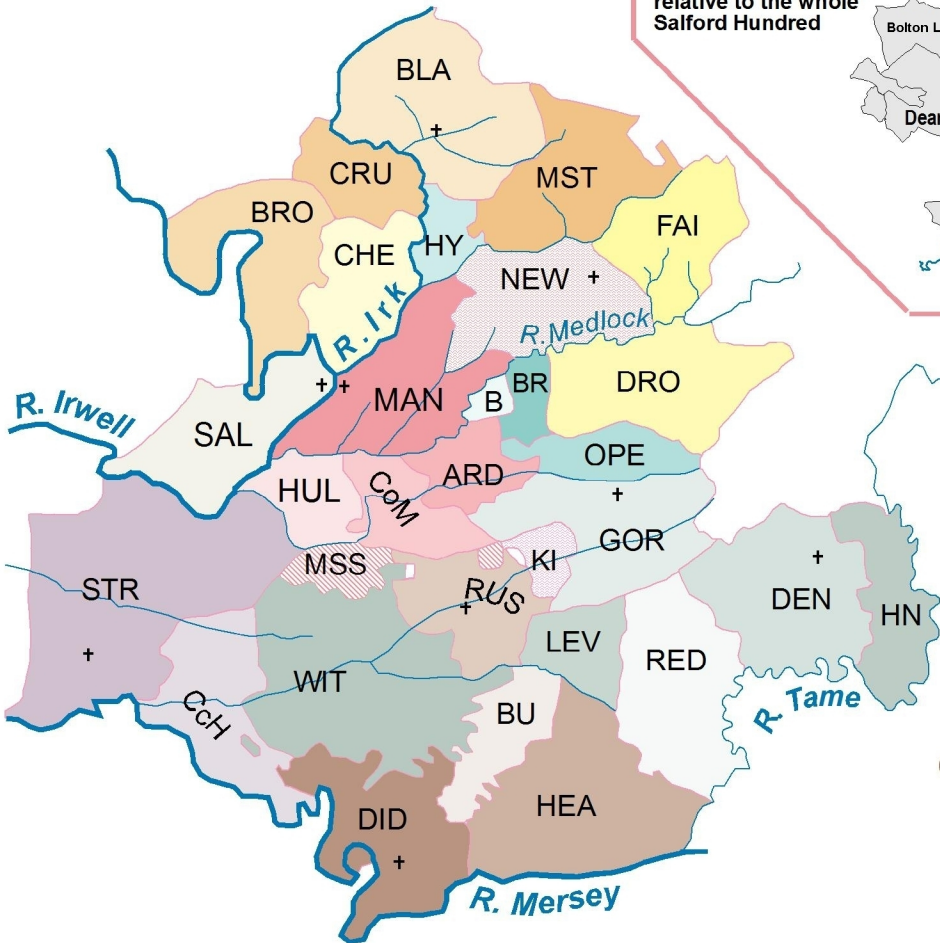

**Inset: Showing Manchester Parish relative to the whole Salford Hundred**

10 Miles

Township Key is at right

ARD	Ardwick
B	Beswick
BLA	Blackley
BR	Bradford
BRO	Broughton
BU	Burnage
CHE	Cheetham
CcH	Chorlton cum Hardy
CoM	Chorlton on Medlock
CRU	Crumpsall
DEN	Denton
DID	Didsbury
DRO	Droylsden
FAI	Failsworth
GOR	Gorton
HY	Harpurhey
HN	Haughton
HEA	Heaton Norris
HUL	Hulme
KI	Kirkmanshulme
LEV	Levenshulme
MAN	Manchester
MSS	Moss Side
MST	Moston
NEW	Newton
OPE	Openshaw
RED	Reddish
RUS	Rusholme
SAL	Salford
STR	Stretford
WIT	Withington

# Townships Within Manchester Parish (1800's)

Adapted from Victoria County History of Lancashire, Vol 4